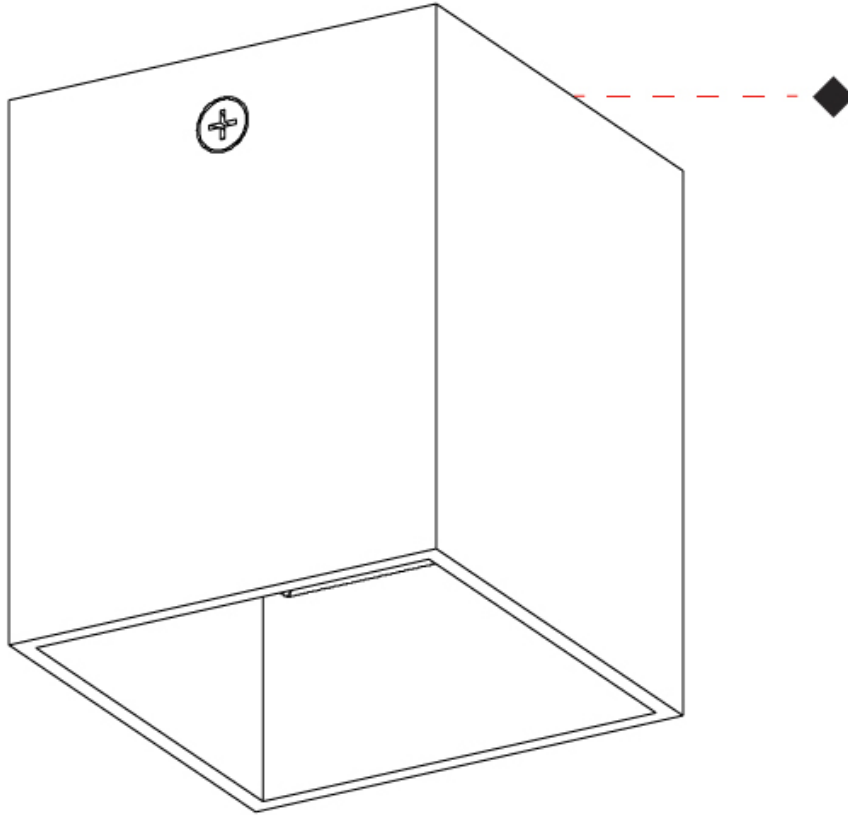

DAU SINGLE SURFACE

D92130R9-

PROJECT _____

TYPE _____

SPECIFIER _____

QUANTITY _____

DATE _____

D