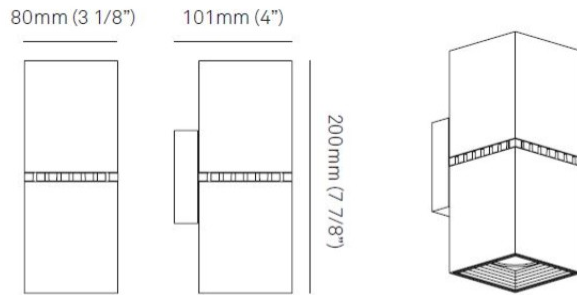

DAU DOUBLE SURFACE

D93195R9-

base number Finish
Options

PROJECT
TYPE
SPECIFIER
QUANTITY
DATE

1. To build a product code in our configurator select the specify button on the base model # product page
2. To build a manual product code on this datasheet choose from the options listed below in blue font and add the suffix to the base model #

GENERAL

Series: Dau
Subseries: Dau Double
Brand: Milan
Division: Design
Mounting Type: Surface
Mounting Location: Wall
Subcategory: Up/Down Light

PHYSICAL

Shape: Rectangle
Length (mm): 80
Length (in): 3 1/8
Height (mm): 200
Depth (mm): 101
Height (in): 7 7/8
Depth (in): 4
Extension (mm): 101
Extension (in): 4
Light Distribution: Direct / Indirect
Fixture Finish: [BAL](#) / [MWL](#) / [BSL](#)
Fixture Material: Extruded Aluminum

ELECTRICAL

Lamp Type: LED
Total Output Wattage (W): 18.6
Dimming: Electronic Low Voltage Dimming
Input Voltage (V): 120

LED

Number of LEDs: 2
Color Temperature (°K): 3000
Nominal Lumen (lm): 1912
CRI: >90 CRI
Lamp Life (hrs): 50000

OPTICAL

RATINGS AND CERTIFICATIONS

Certified By: Certified for North American Standards
IP rating: IP20

J-Box cover plate
Included